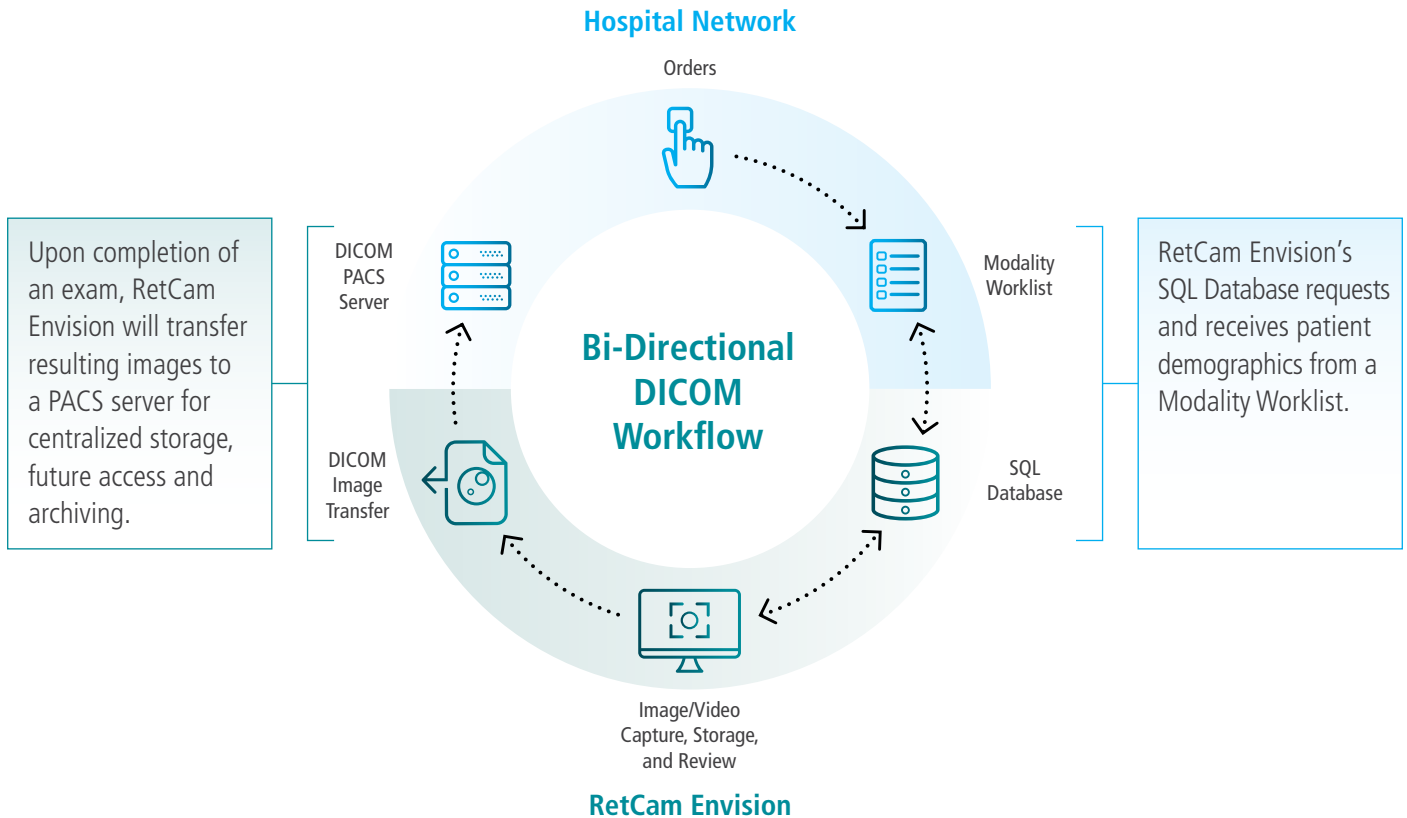

RetCam Envision™ Connectivity Solutions

DICOM workflow option

RetCam Envision provides seamless integration and enhanced network capabilities. It's easier than ever to connect to the network, exchange and synchronize data.

Seamless connectivity with RetCam Envision's IT features include:

Encryption

Data can be encrypted on all RetCam Envision systems with Microsoft's Bitlocker disk encryption. RetCam Envision data files also support encryption, ensuring data security if transferred outside the RetCam Envision if transferred remotely.

Active Directory Integration

Use facility login credentials to secure access to the RetCam Envision system, eliminating local access control management.

Firewall & Antivirus

RetCam Envision systems are factory configured with firewall protection and are antivirus-enabled to maximize potential threats.